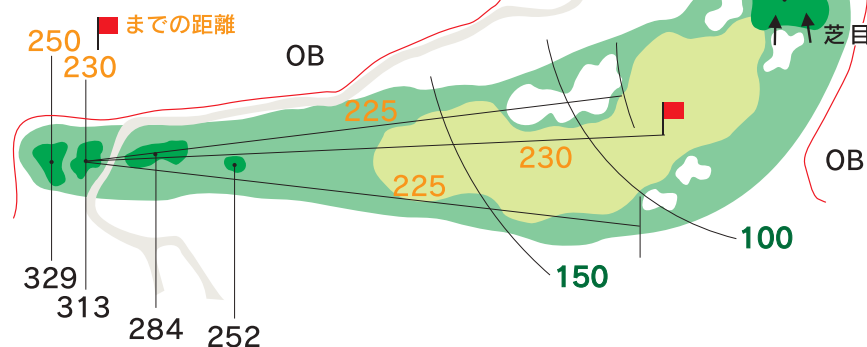

OUT No. 1 PAR4

(HDCP 4)

B.T. 419 Yards
R.T. 396 Yards
G.T. 324 Yards
L.T. 297 Yards
P.T. 234 Yards

OUT No. 2 PAR4

(HDCP 16)

B.T. 329 Yards
R.T. 313 Yards
G.T. 284 Yards
L.T. 252 Yards
P.T. 202 Yards

OUT No. 3 PAR3

(HDCP 10)

B.T. 191 Yards
R.T. 172 Yards
G.T. 156 Yards
L.T. 139 Yards
P.T. 139 Yards