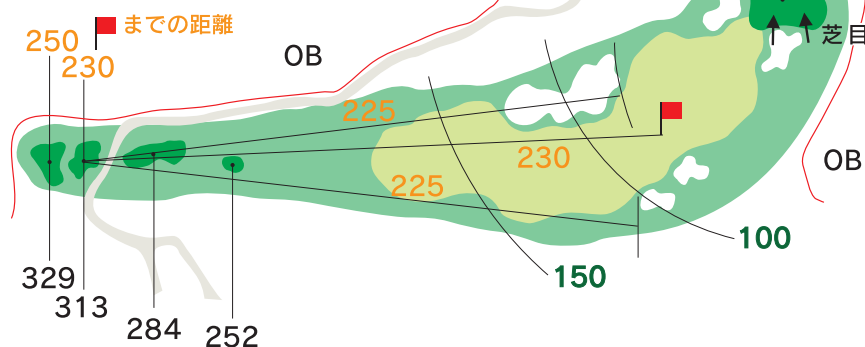

OUT No. 1 PAR4

(HDCP 4)

B.T. 419 Yards
R.T. 396 Yards
G.T. 324 Yards
L.T. 297 Yards
P.T. 234 Yards

OUT No. 2 PAR4

(HDCP 16)

B.T. 329 Yards
R.T. 313 Yards
G.T. 284 Yards
L.T. 252 Yards
P.T. 202 Yards

OUT No. 3 PAR3

(HDCP 10)

B.T. 191 Yards
R.T. 172 Yards
G.T. 156 Yards
L.T. 139 Yards
P.T. 139 Yards